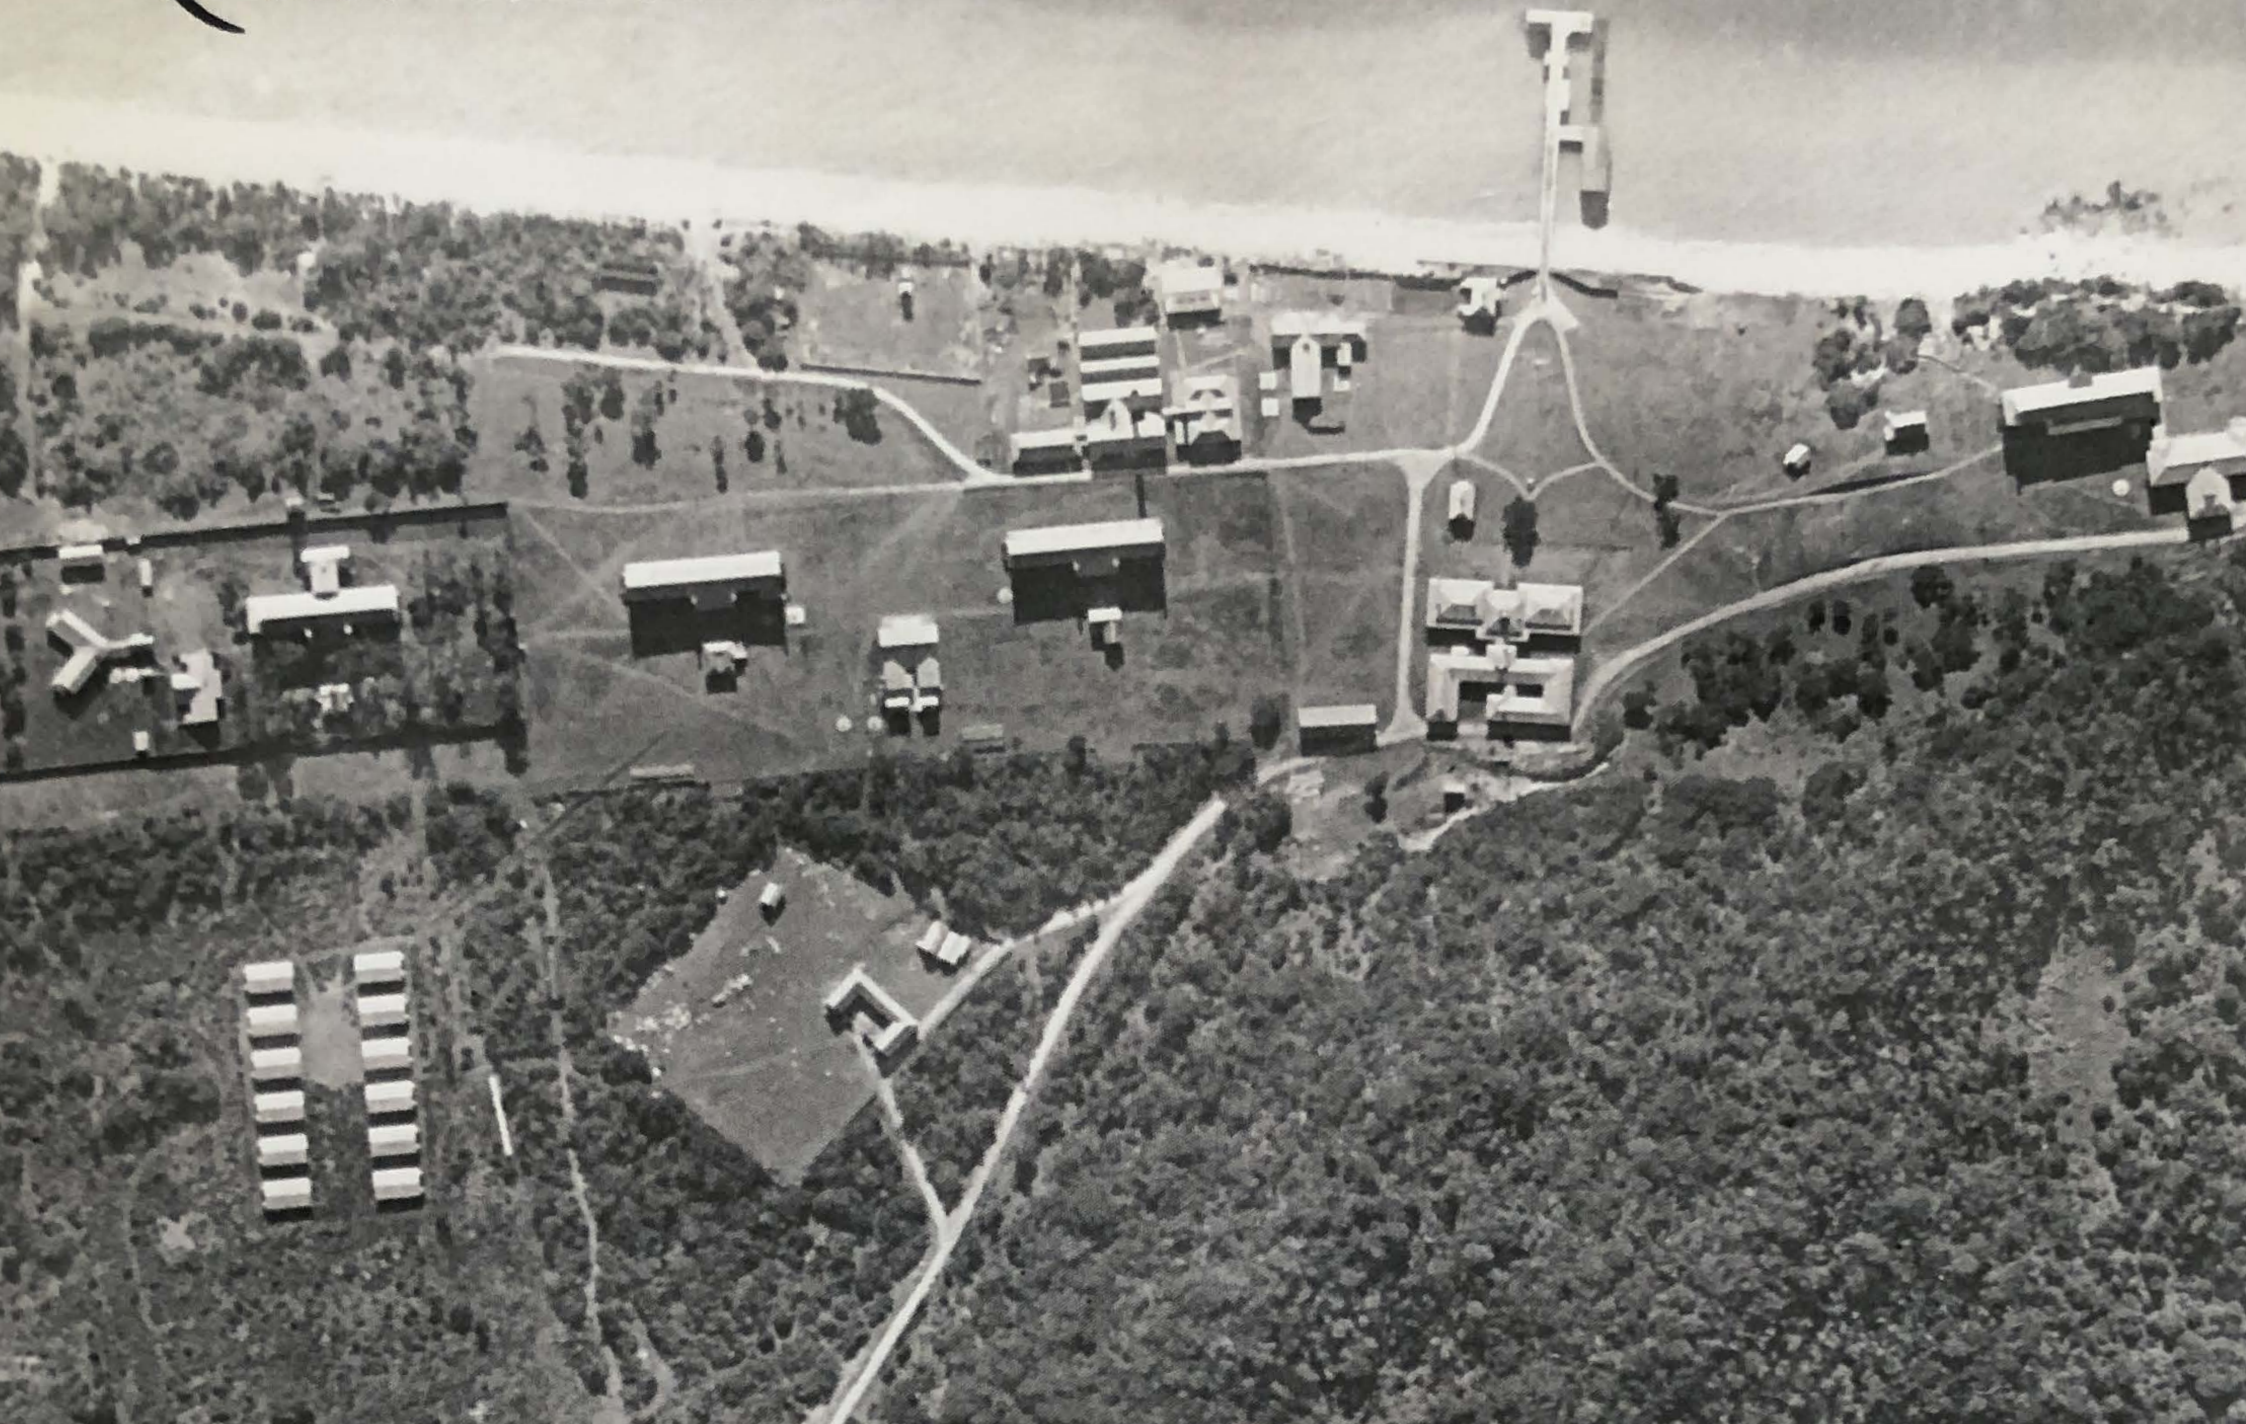

Quarantine